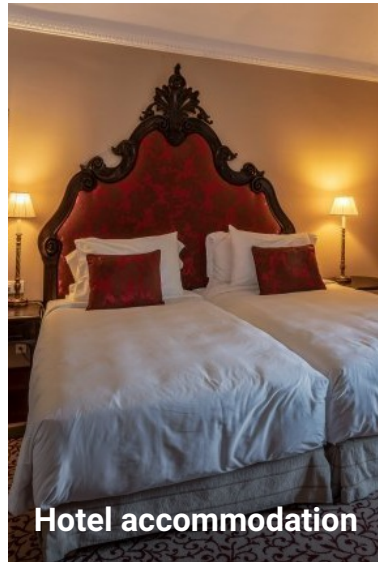

Manor houses

Hotel accommodation